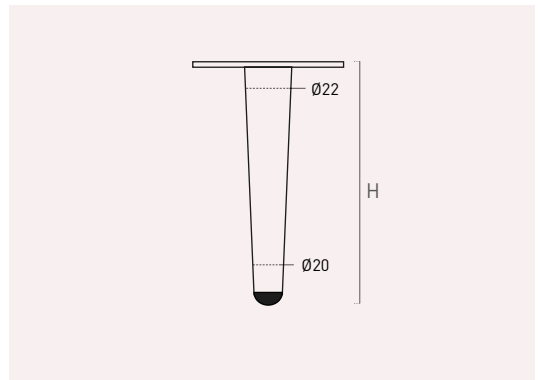

5021

steel

Color	Cod.	Ref.	L	W	H	
93	5021CR	5021.54.93	115	115	54	8

nesu® Furniture Legs

Gama Acero Steel Range

5090

acero steel

A GRANEL BULK	Color	Cod.	Ref.	H	
	<input type="radio"/> 03	50901BL	5090.150.03	150	4
	<input type="radio"/> 08	50901NE	5090.150.08	150	4
	<input type="radio"/> 96	50901OR	5090.150.96	150	4