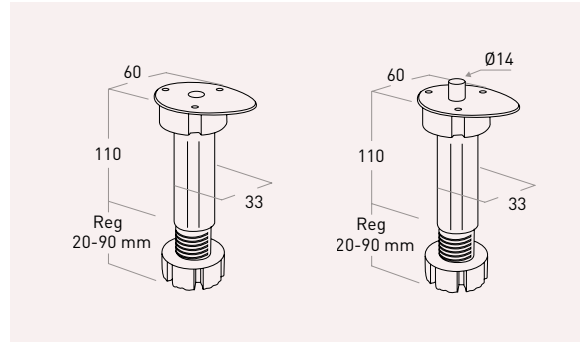

5030 5031 (Pack)

abs

Color	Cod.	Ref.	Packs
08	P5030	P5030.125.08	10
	P5031	P5031.125.08	10

x4