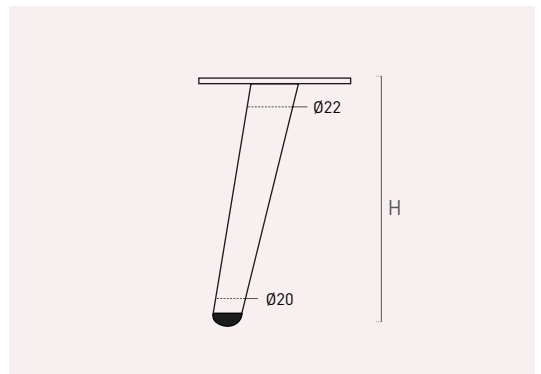

A GRANEL BULK	Color	Cod.	Ref.	H	
	☐ 03	50911BL	5091.150.03	150	4
	☐ 08	50911NE	5091.150.08	150	4
	☐ 96	50911OR	5091.150.96	150	4

B5090

Con Colgador y EAN
Euroslot & Barcode

☐ 03	B50911BL	B5091.150.03	150	4
☐ 08	B50911NE	B5091.150.08	150	4
☐ 96	B50911OR	B5091.150.96	150	4