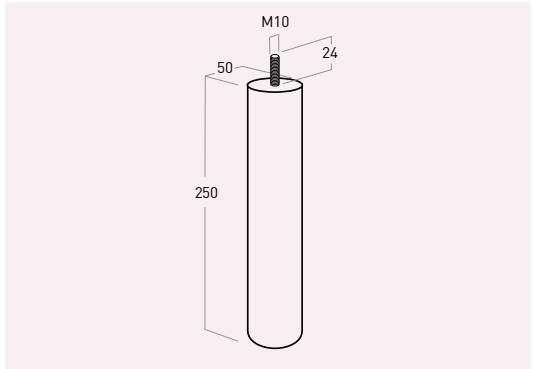

Color	Cod.	Ref.	H	⊞
03	5044BL	5044.250.03	250	8
08	5044NE	5044.250.08	250	8
60	5044HC	5044.250.60	250	8
61	5044HM	5044.250.61	250	8
62	5044HN	5044.250.62	250	8

P5044 (Pack) **madera wood**

x4