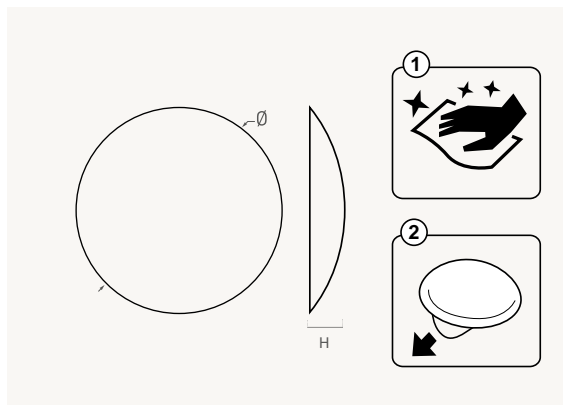

720

abs

Color	Cod.	Ref.	Ø	H	⊠
03	720BL	720.60.03	60	13	12
05	720MA	720.60.05	60	13	12
21	720BE	720.60.21	60	13	12

Adhesivo extra fuerte
Garantía 100%

AISI 304