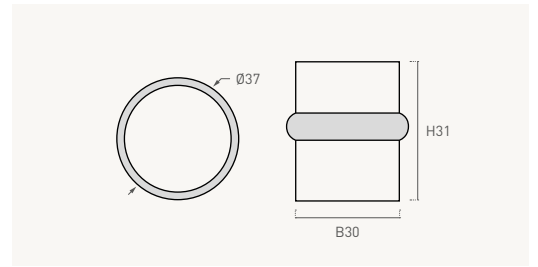

495 (Granel) PEFC/14-35-00303 wood

Adhesive

Color	Cod.	Ref.	Ø	B	H	
	495AZ2	495.32.02	37	30	31	6
	495BL	495.32.03	37	30	31	6
	495MG	495.32.04	37	30	31	6
	495NA	495.32.07	37	30	31	6
	495NE	495.32.08	37	30	31	6
	495VE	495.32.09	37	30	31	6
	495RJ	495.32.10	37	30	31	6
	495RS	495.32.11	37	30	31	6
	495AZ	495.32.14	37	30	31	6
	495BE	495.32.21	37	30	31	6
	495CH	495.32.23	37	30	31	6
	495SP	495.32.59	37	30	31	12
	495HN	495.32.62	37	30	31	12
	495RB	495.32.67	37	30	31	12