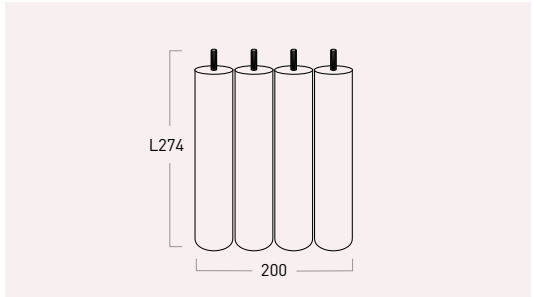

PEFC/14-35-00303

Color	Cod.	Ref.	L	Packs
03	P5044BL	P5044.250.03	274	10
08	P5044NE	P5044.250.08	274	10
60	P5044HC	P5044.250.60	274	10
61	P5044HM	P5044.250.61	274	10
62	P5044HN	P5044.250.62	274	10