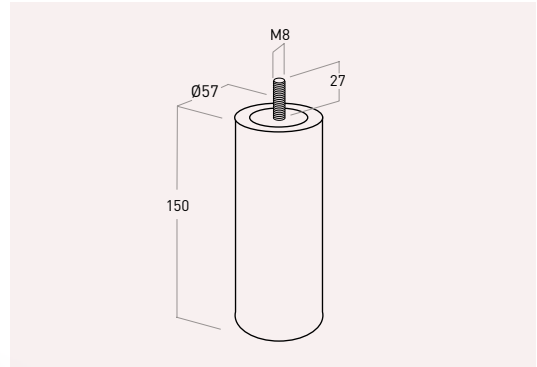

5045 PEFC/14-35-00303 **madera wood**

Color	Cod.	Ref.	H	Q
03	5045BL	5045.150.03	150	8
08	5045NE	5045.150.08	150	8
60	5045HC	5045.150.60	150	8