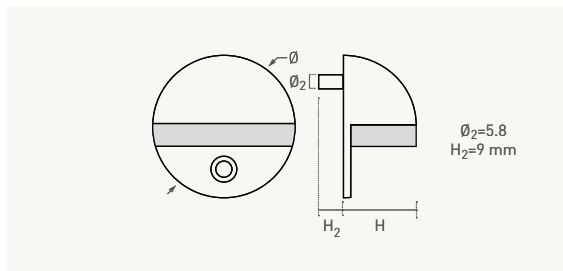

AISI 304

833

stainless steel

Color	Cod.	Ref.	Ø	B	H	⊠
95	8337AI	833.25.95	32	25	35	12

AISI 304

834

stainless steel

Color	Cod.	Ref.	Ø	H	⊠
95	8348AI	834.44.95	44	25	12