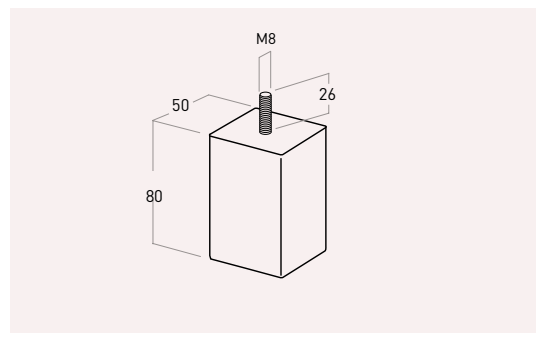

5041 PEFC/14-35-00303 **madera wood**

Color	Cod.	Ref.	H	8
03	5041BL	5041.80.03	80	8
08	5041NE	5041.80.08	80	8
60	5041HC	5041.80.60	80	8