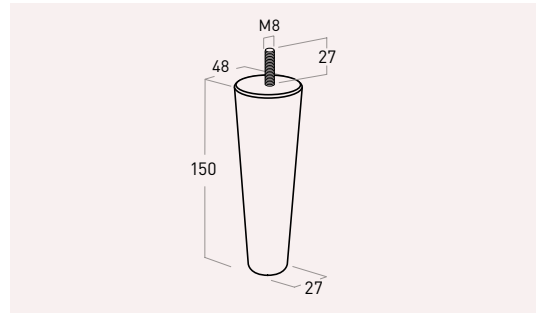

5047 PEFC/14-35-00303 **madera wood**

Color	Cod.	Ref.	H	8
03	5047BL	5047.150.03	150	8
08	5047NE	5047.150.03	150	8
60	5047HC	5047.150.60	150	8
61	5047HM	5047.150.61	150	8
62	5047HN	5047.150.62	150	8
63	5047NG	5047.150.63	150	8