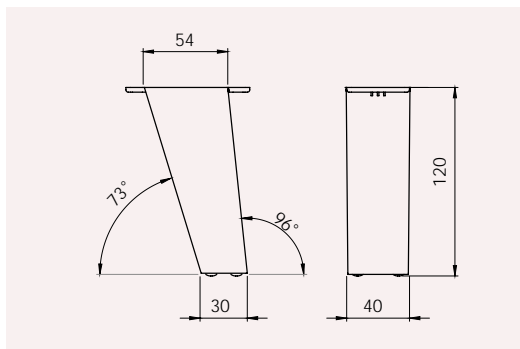

5025

ABS

Con Colgador y EAN
Euroslot & Barcode

Color	Cod.	Ref.	H	Packs
☐ 03	50252BL	5025.120.03	120	8
☒ 08	50252NE	5025.120.08	120	8
☐ 90	50252AL	5025.120.90	120	8

P5025 (Pack)

Color	Cod.	Ref.	H	Packs
☐ 03	P50252BL	P5025.120.03	120	5
☒ 08	P50252NE	P5025.120.08	120	5
☐ 90	P50252AL	P5025.120.90	120	5

X5025

A GRANEL
BULK

Color	Cod.	Ref.	H	Packs
☐ 03	X50252BL	X5024.120.03	120	12
☒ 08	X50252NE	X5024.120.03	120	12
☐ 90	X5024AL	X5024.120.90	120	12