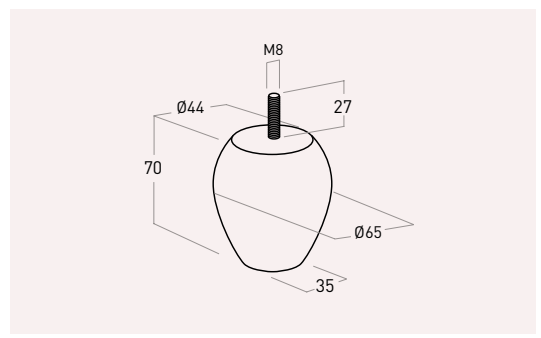

5048 PEFC/14-35-00303 **madera wood**

Color	Cod.	Ref.	H	8
60	5048HC	5048.70.60	70	8
62	5048HN	5048.70.62	70	8
63	5048WE	5048.70.65	70	8