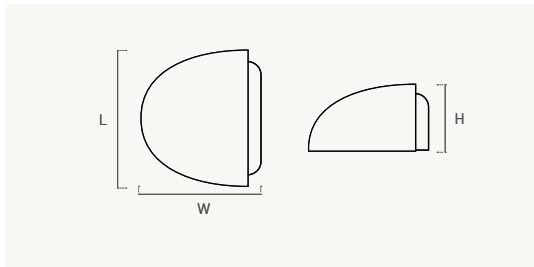

Adhesive

Color	Cod.	Ref.	L	W	H	
	496AZ2	496.49.02	47	38	24	6
	496BL	496.49.03	47	38	24	6
	496MG	496.49.04	47	38	24	6
	496NA	496.49.07	47	38	24	6
	496NE	496.49.08	47	38	24	6
	496VE	496.49.09	47	38	24	6
	496RJ	496.49.10	47	38	24	6
	496RS	496.49.11	47	38	24	6
	496AZ	496.49.14	47	38	24	6
	496BE	496.49.21	47	38	24	6
	496CH	496.49.23	47	38	24	6
	496SP	496.49.59	47	38	24	12
	496HN	496.49.62	47	38	24	12
	496RB	496.49.67	47	38	24	12

B496 (Blister)

Color	Cod.	Ref.	L	W	H	
	B496AZ2	B496.49.02	47	38	24	6
	B496BL	B496.49.03	47	38	24	6
	B496MG	B496.49.04	47	38	24	6
	B496NA	B496.49.07	47	38	24	6
	B496NE	B496.49.08	47	38	24	6
	B496VE	B496.49.09	47	38	24	6
	B496RJ	B496.49.10	47	38	24	6
	B496RS	B496.49.11	47	38	24	6
	B496AZ	B496.49.14	47	38	24	6
	B496BE	B496.49.21	47	38	24	6
	B496CH	B496.49.23	47	38	24	6
	B496SP	B496.49.59	47	38	24	12
	B496HN	B496.49.62	47	38	24	12
	B496RB	B496.49.67	47	38	24	12

x6

P496 (Pack)

Color	Cod.	Ref.	L	W	H	Packs
	P496SP	P496.49.59	47	38	24	8
	P496HN	P496.49.62	47	38	24	8
	P496RB	P496.49.67	47	38	24	8